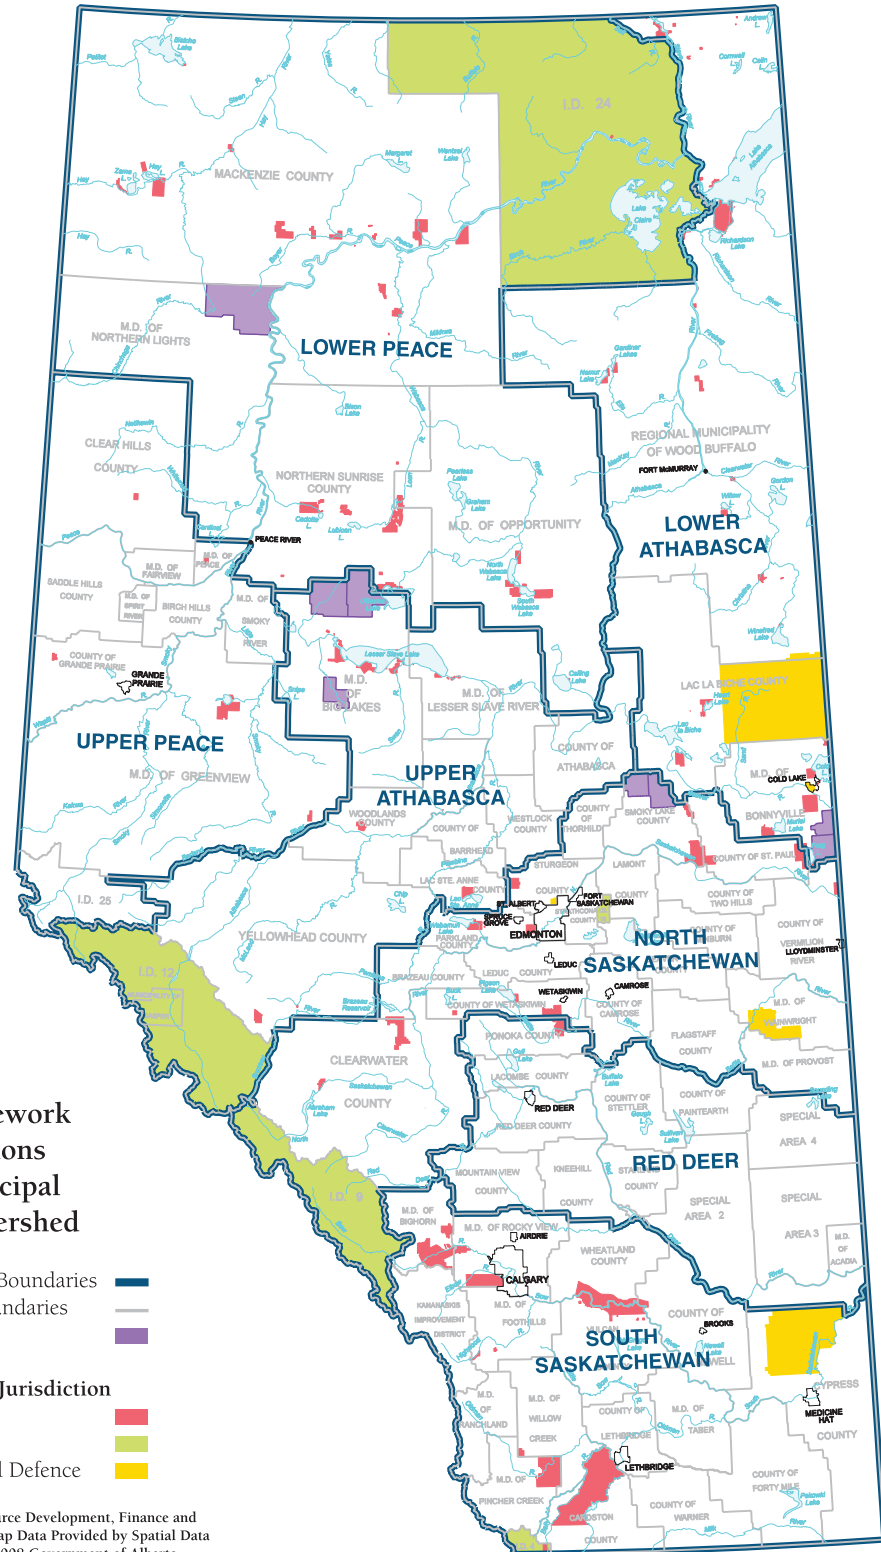

Land-use Framework Regions

Land-use Framework Planning Regions based on Municipal Districts & Watershed

LUF Planning Regions Boundaries —
 Municipal Districts Boundaries —
 Métis Settlements —

Lands Under Federal Jurisdiction
 Indian Reserves ■
 National Parks ■
 Department of National Defence ■

Produced by Sustainable Resource Development, Finance and Administration Division. Base Map Data Provided by Spatial Data Warehouse Ltd. ©Nov 27, 2008 Government of Alberta